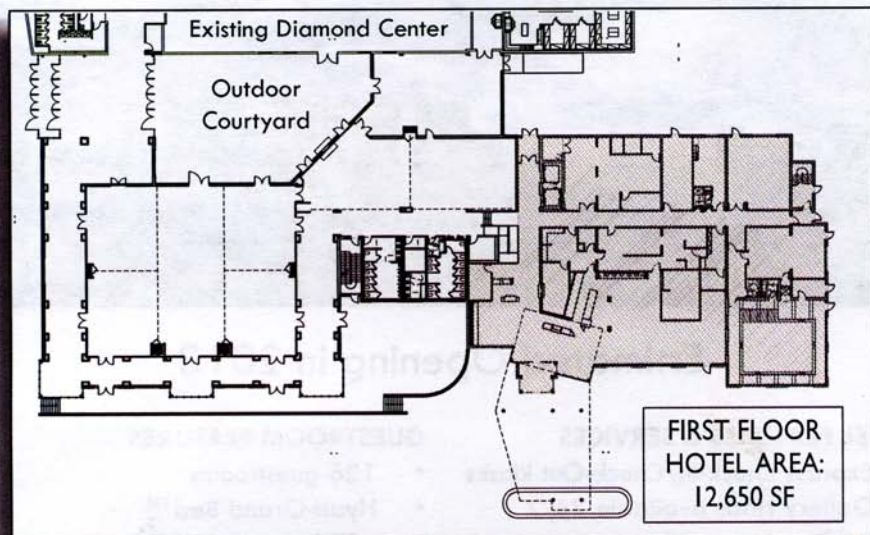

### GUESTROOM FEATURES

- 126 guestrooms
- Hyatt Grand Bed™
- 42" flat-panel HDTV
- Hyatt Plug Panel™ media center for connecting your laptop or media device to the TV
- Refrigerator and single serve coffee maker

# Hyatt Place

at the

**S** SUBURBAN COLLECTION  
**SHOWPLACE**

**HYATT  
PLACE™**

## MEETINGS & EVENTS

- Nine additional flexible and divisible meeting/gathering spaces
- Largest space able to accommodate up to 400 people at a plated, sit-down banquet
- Easy access to the Diamond Banquet Center
- This addition brings the total Showplace space to 28 meeting break out meeting rooms
- Wireless canopy
- A Hyatt Place Meeting Host, dedicated to managing every last detail and ensuring that your meeting or event is a success
- All-inclusive meeting packages tailored to your specific needs, including unique food and beverage options